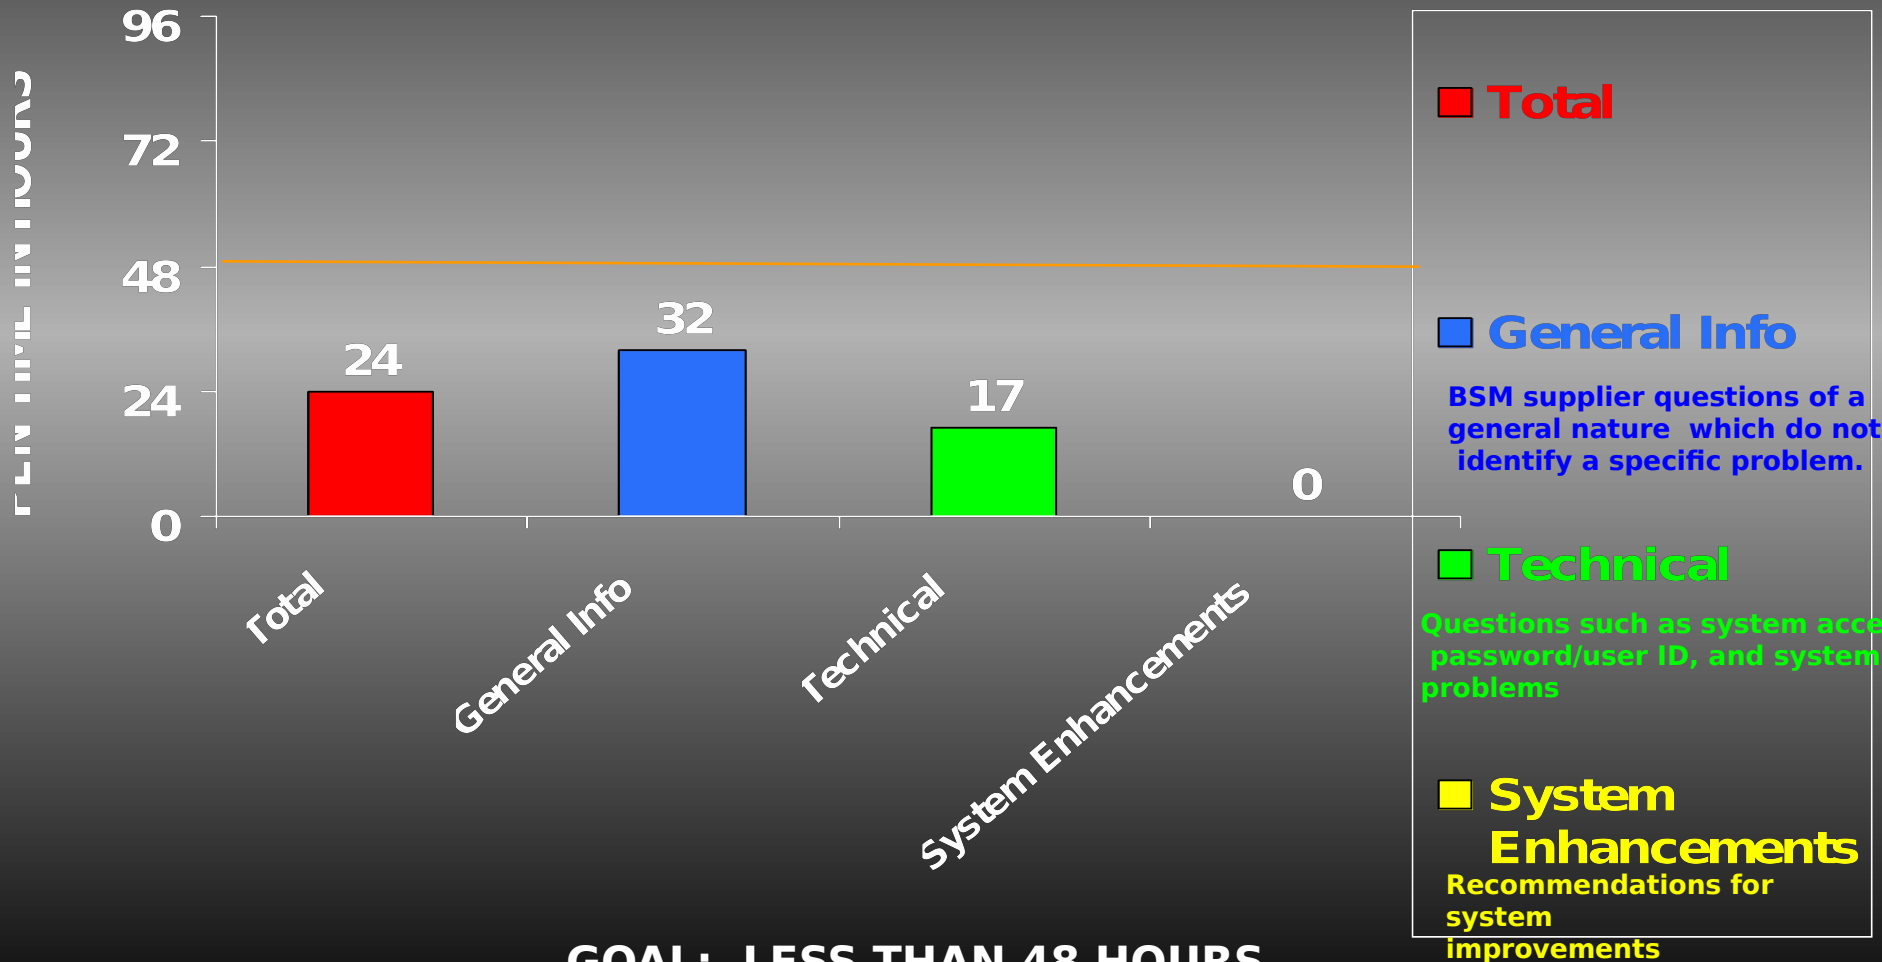

SRweb RELATED CONTACTS

As of 29 May 03

SRweb RELATED CONTACTS

WEEK OF 23-29 MAY 03

SRweb ISSUES

Average Resolution Time
23-29 MAY 03

GOAL: LESS THAN 48 HOURS

SRweb ISSUES

Average Resolution Time (Trend)